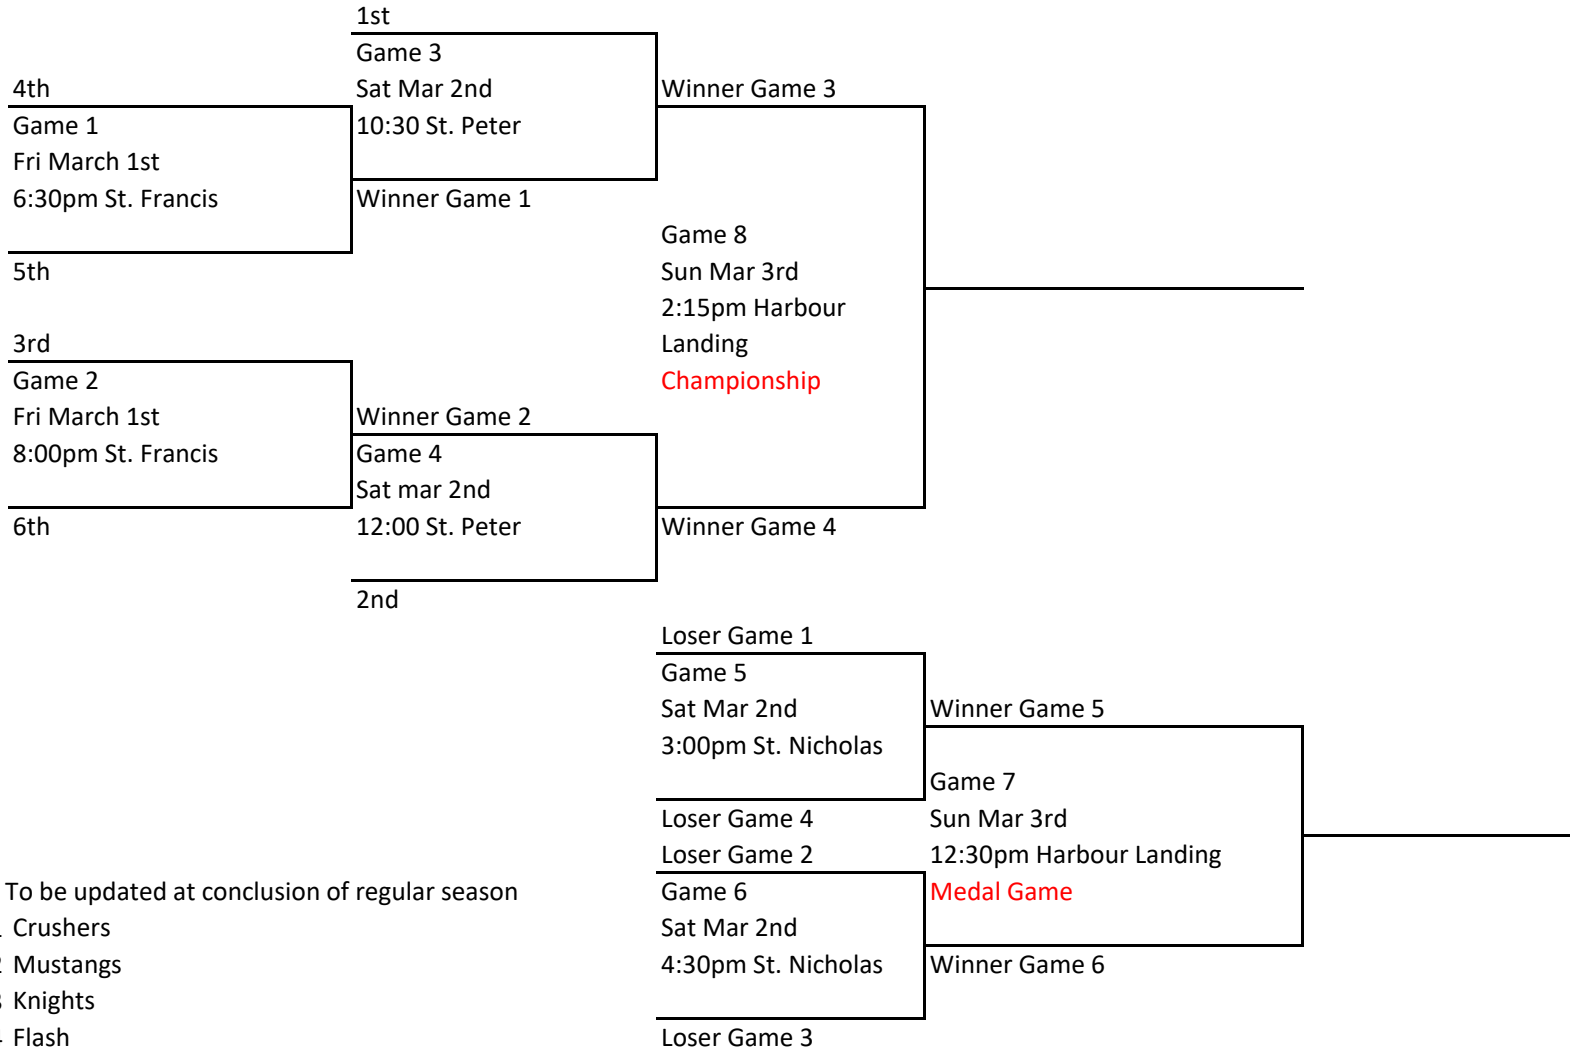

5 Girls Division

Standings: To be updated at conclusion of regular season

- 1 Crushers
- 2 Mustangs
- 3 Knights
- 4 Flash
- 5 Lightning
- 6 Eagles